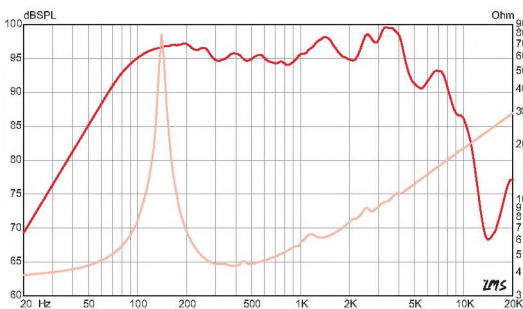

FREQUENCY RESPONSE & IMPEDANCE CURVE*

* See footnotes on page 155 for information regarding usable frequency range, nominal impedance, power rating and sensitivity.