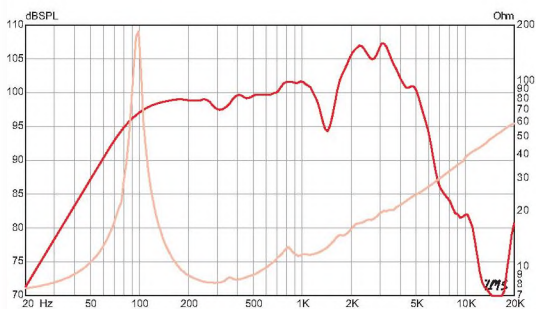

FREQUENCY RESPONSE & IMPEDANCE CURVE*

* See footnotes on page 155 for information regarding usable frequency range, nominal impedance, power rating and sensitivity.