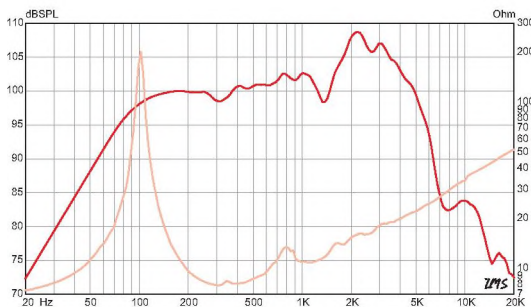

FREQUENCY RESPONSE & IMPEDANCE CURVE*

* See footnotes on page 155 for information regarding usable frequency range, nominal impedance, power rating and sensitivity.