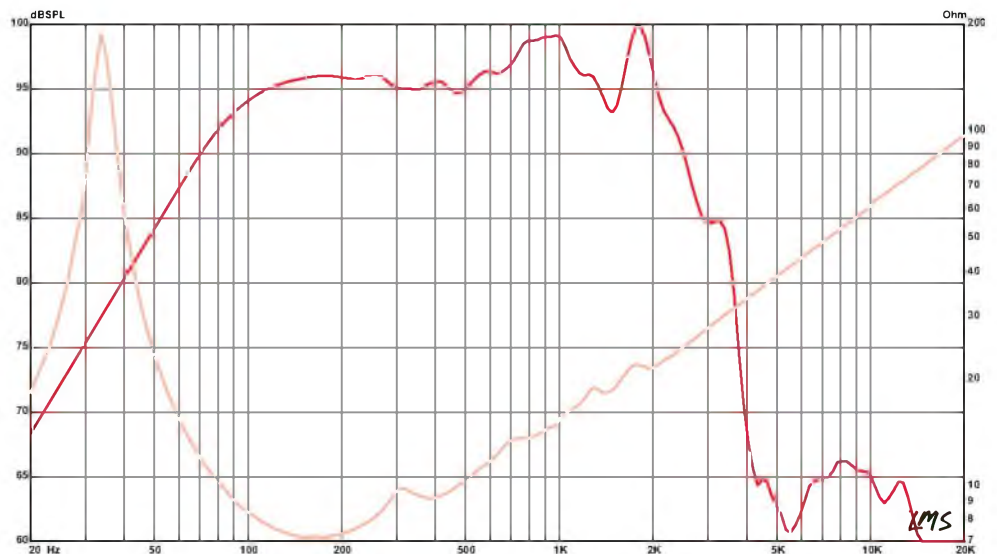

FREQUENCY RESPONSE & IMPEDANCE CURVE*

* See footnotes on page 155 for information regarding usable frequency range, nominal impedance, power rating and sensitivity.