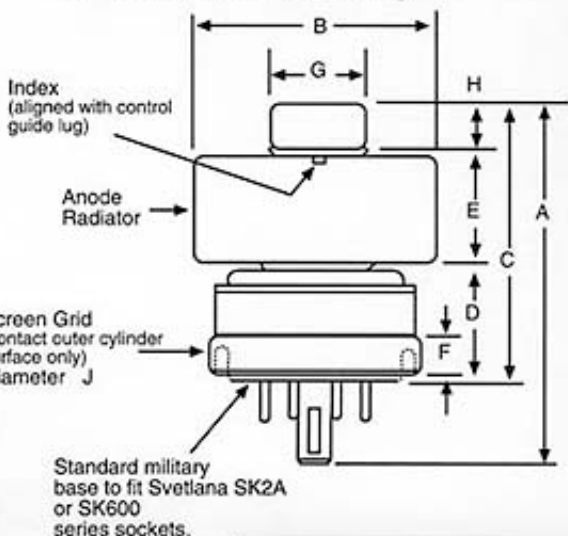

Svetlana Y644 Outline drawing

Dimensional Data

	Millimeters	Inches
A	64	2.52
B	41.6	1.64
C	40	1.57
D	21	0.83
E	19	0.75
F	4	0.16
G	14	0.55
H	5	0.20
J	36	1.42

Bottom View

- | | |
|------------------|---|
| 1 | Screen Grid |
| 2,4,6,8 | Cathode |
| 3,7 | Heater |
| 5 | Internal connection
(do not use for external connection) |
| G2(coaxial ring) | Screen Grid |
| G1(key) | Control Grid |
| A(external) | Anode |