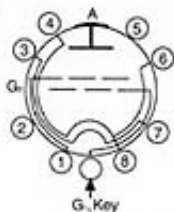

Svetlana Y644 Outline drawing

Dimensional Data

	Millimeters	Inches
A	64	2.52
B	41.6	1.64
C	40	1.57
D	21	0.83
E	19	0.75
F	4	0.16
G	14	0.55
H	5	0.20
J	36	1.42

Bottom View

- | | |
|------------------|---|
| 1 | Screen Grid |
| 2,4,6,8 | Cathode |
| 3,7 | Heater |
| 5 | Internal connection
(do not use for external connection) |
| G2(coaxial ring) | Screen Grid |
| G1(key) | Control Grid |
| A(external) | Anode |