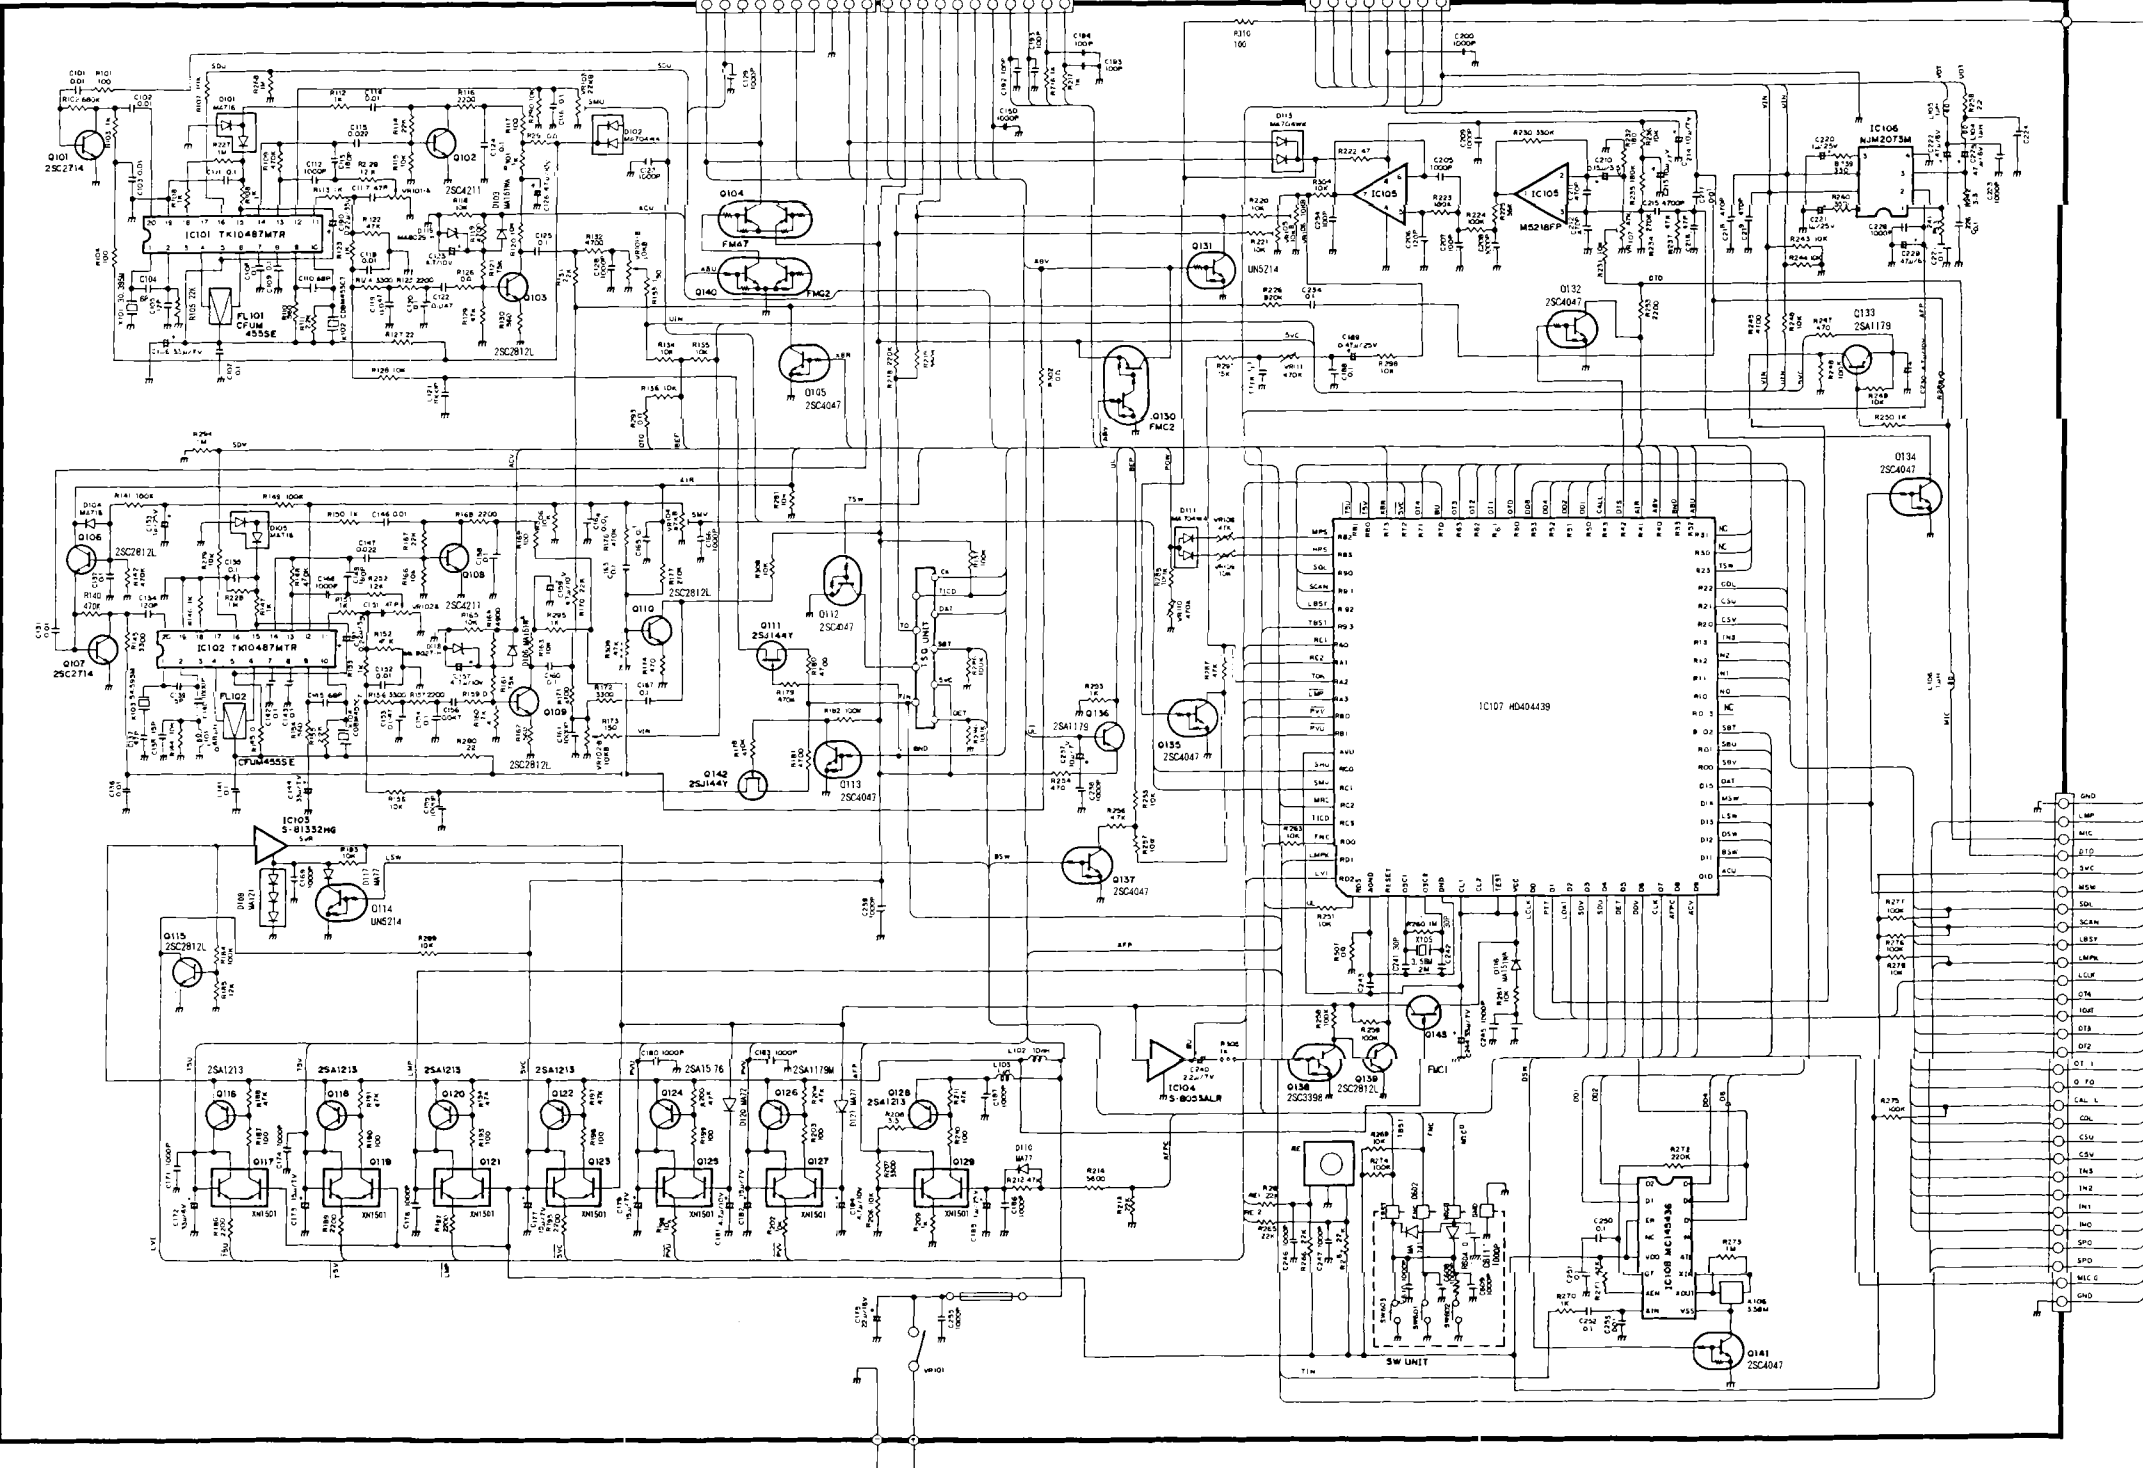

RF UNIT

JACK UNIT

TSQ UNIT (DJ-582 E OPTION)

SCHEMATIC DIAGRAM DJ-582T DJ-582E

Specifications are subject to change without notice or obligation.

IF UNIT

LCD UNIT

KEY UNIT