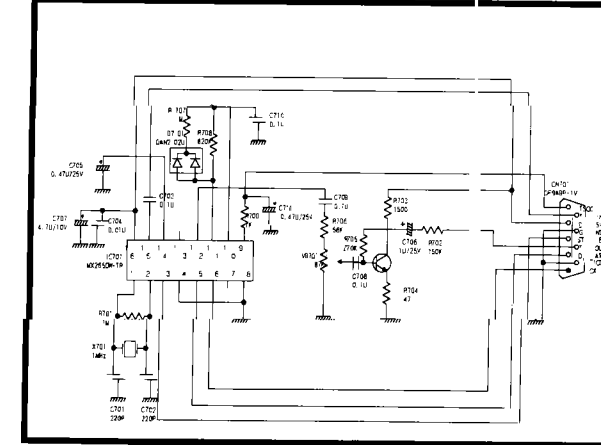

RF UNIT

JACK UNIT

TSQ UNIT (DJ-582 E OPTION)

SCHEMATIC DIAGRAM DJ-582T DJ-582E

Specifications are subject to change without notice or obligation.

IF UNIT

LCD UNIT

KEY UNIT