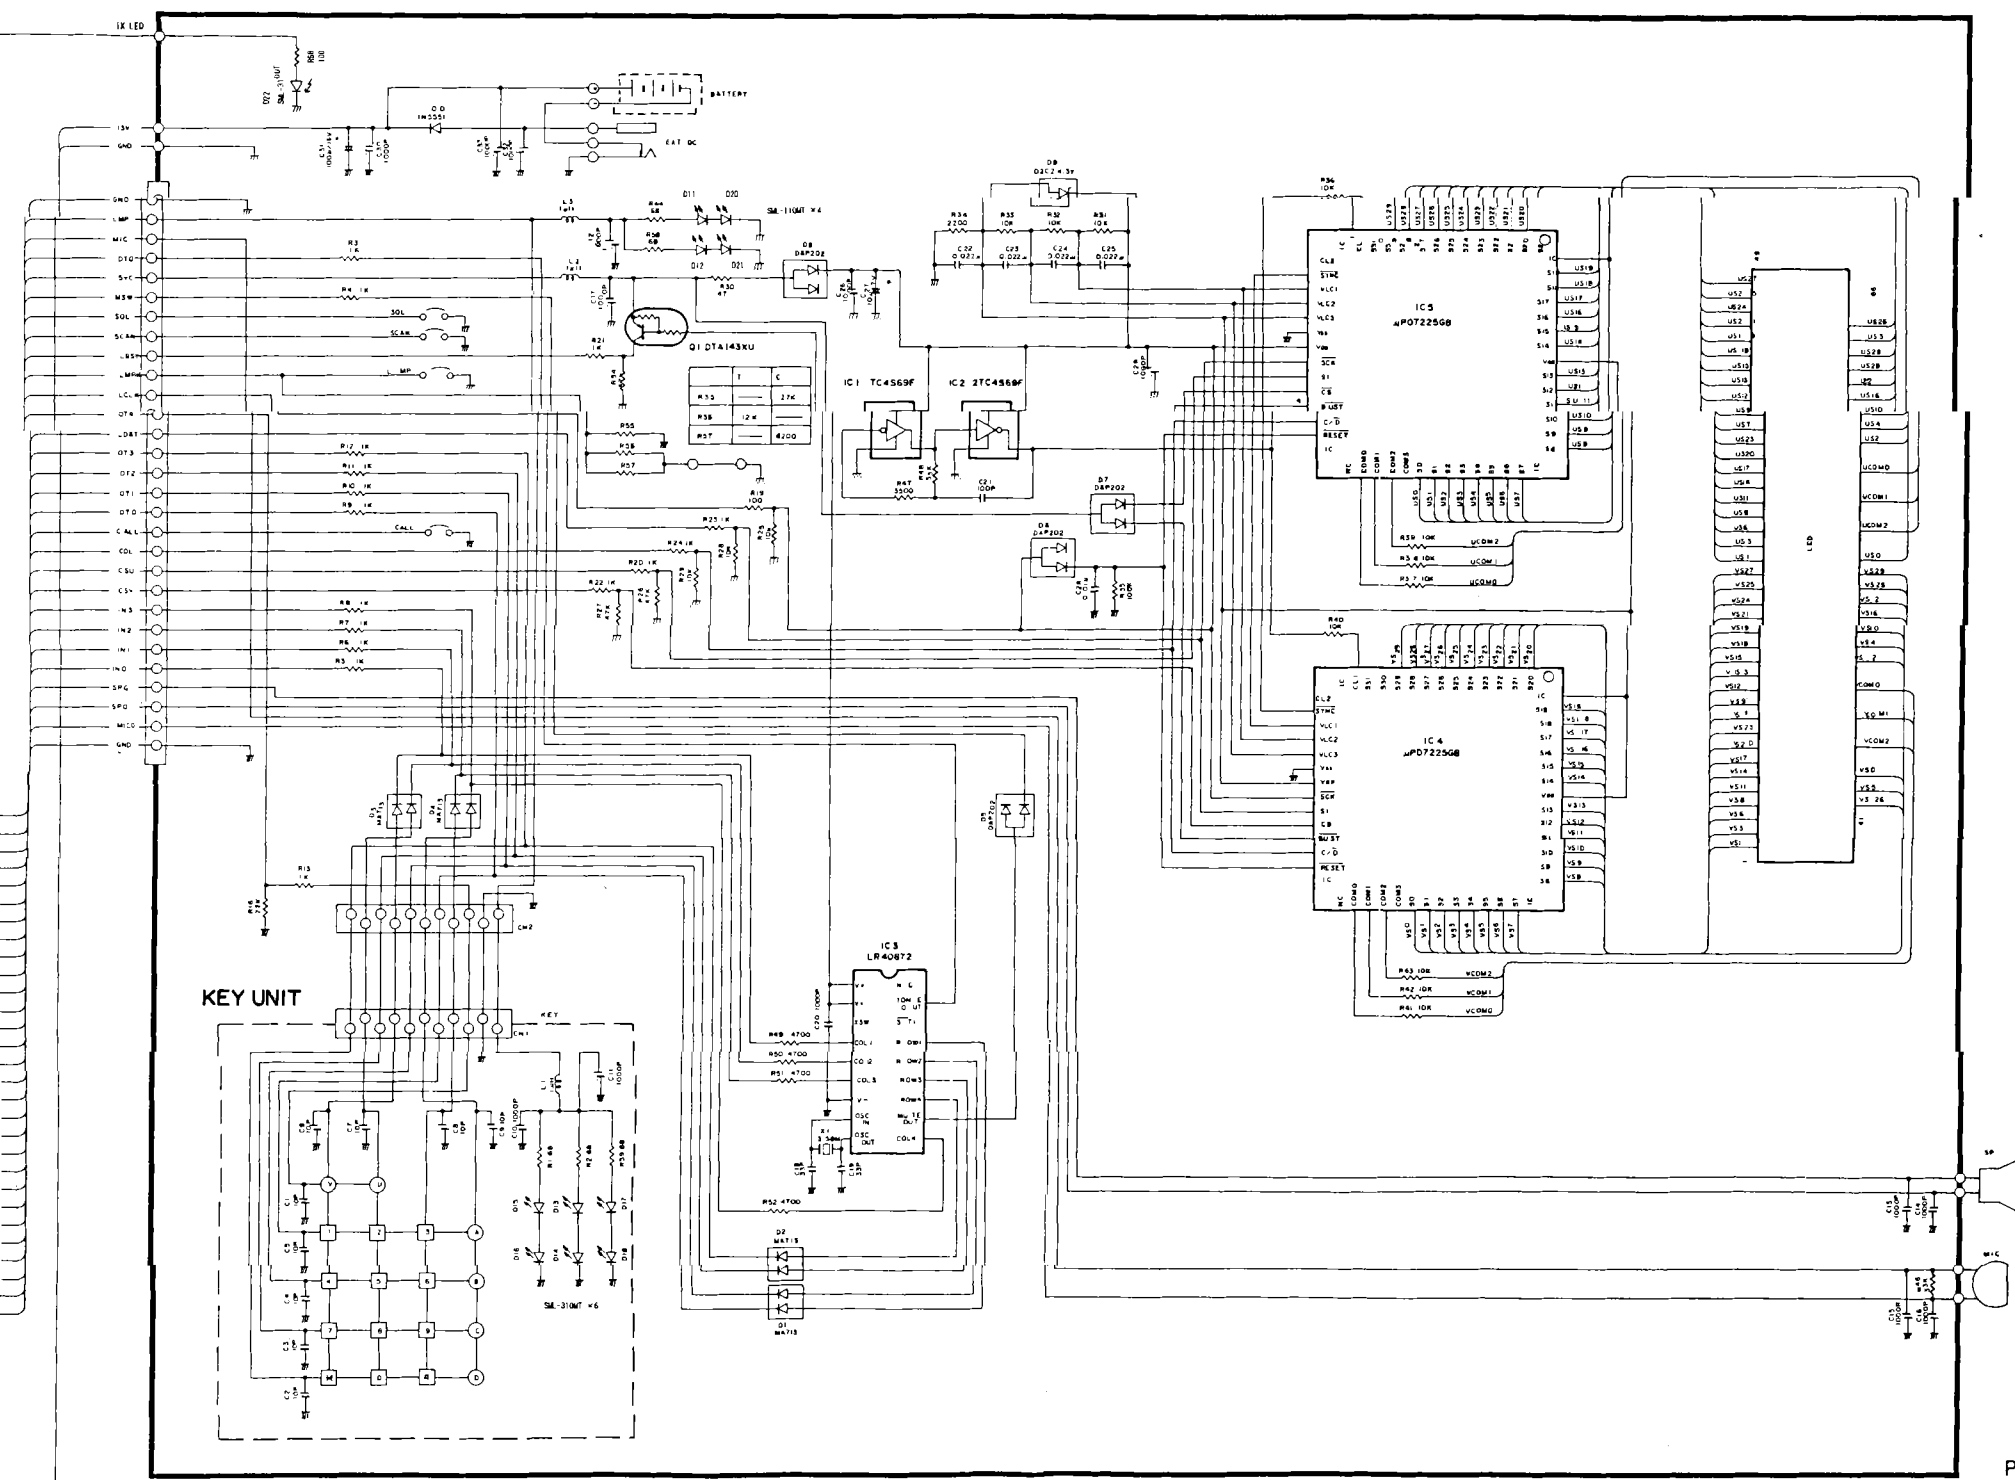

RF UNIT

JACK UNIT

TSQ UNIT (DJ-582 E OPTION)

SCHEMATIC DIAGRAM DJ-582T DJ-582E

Specifications are subject to change without notice or obligation.

IF UNIT

LCD UNIT

KEY UNIT