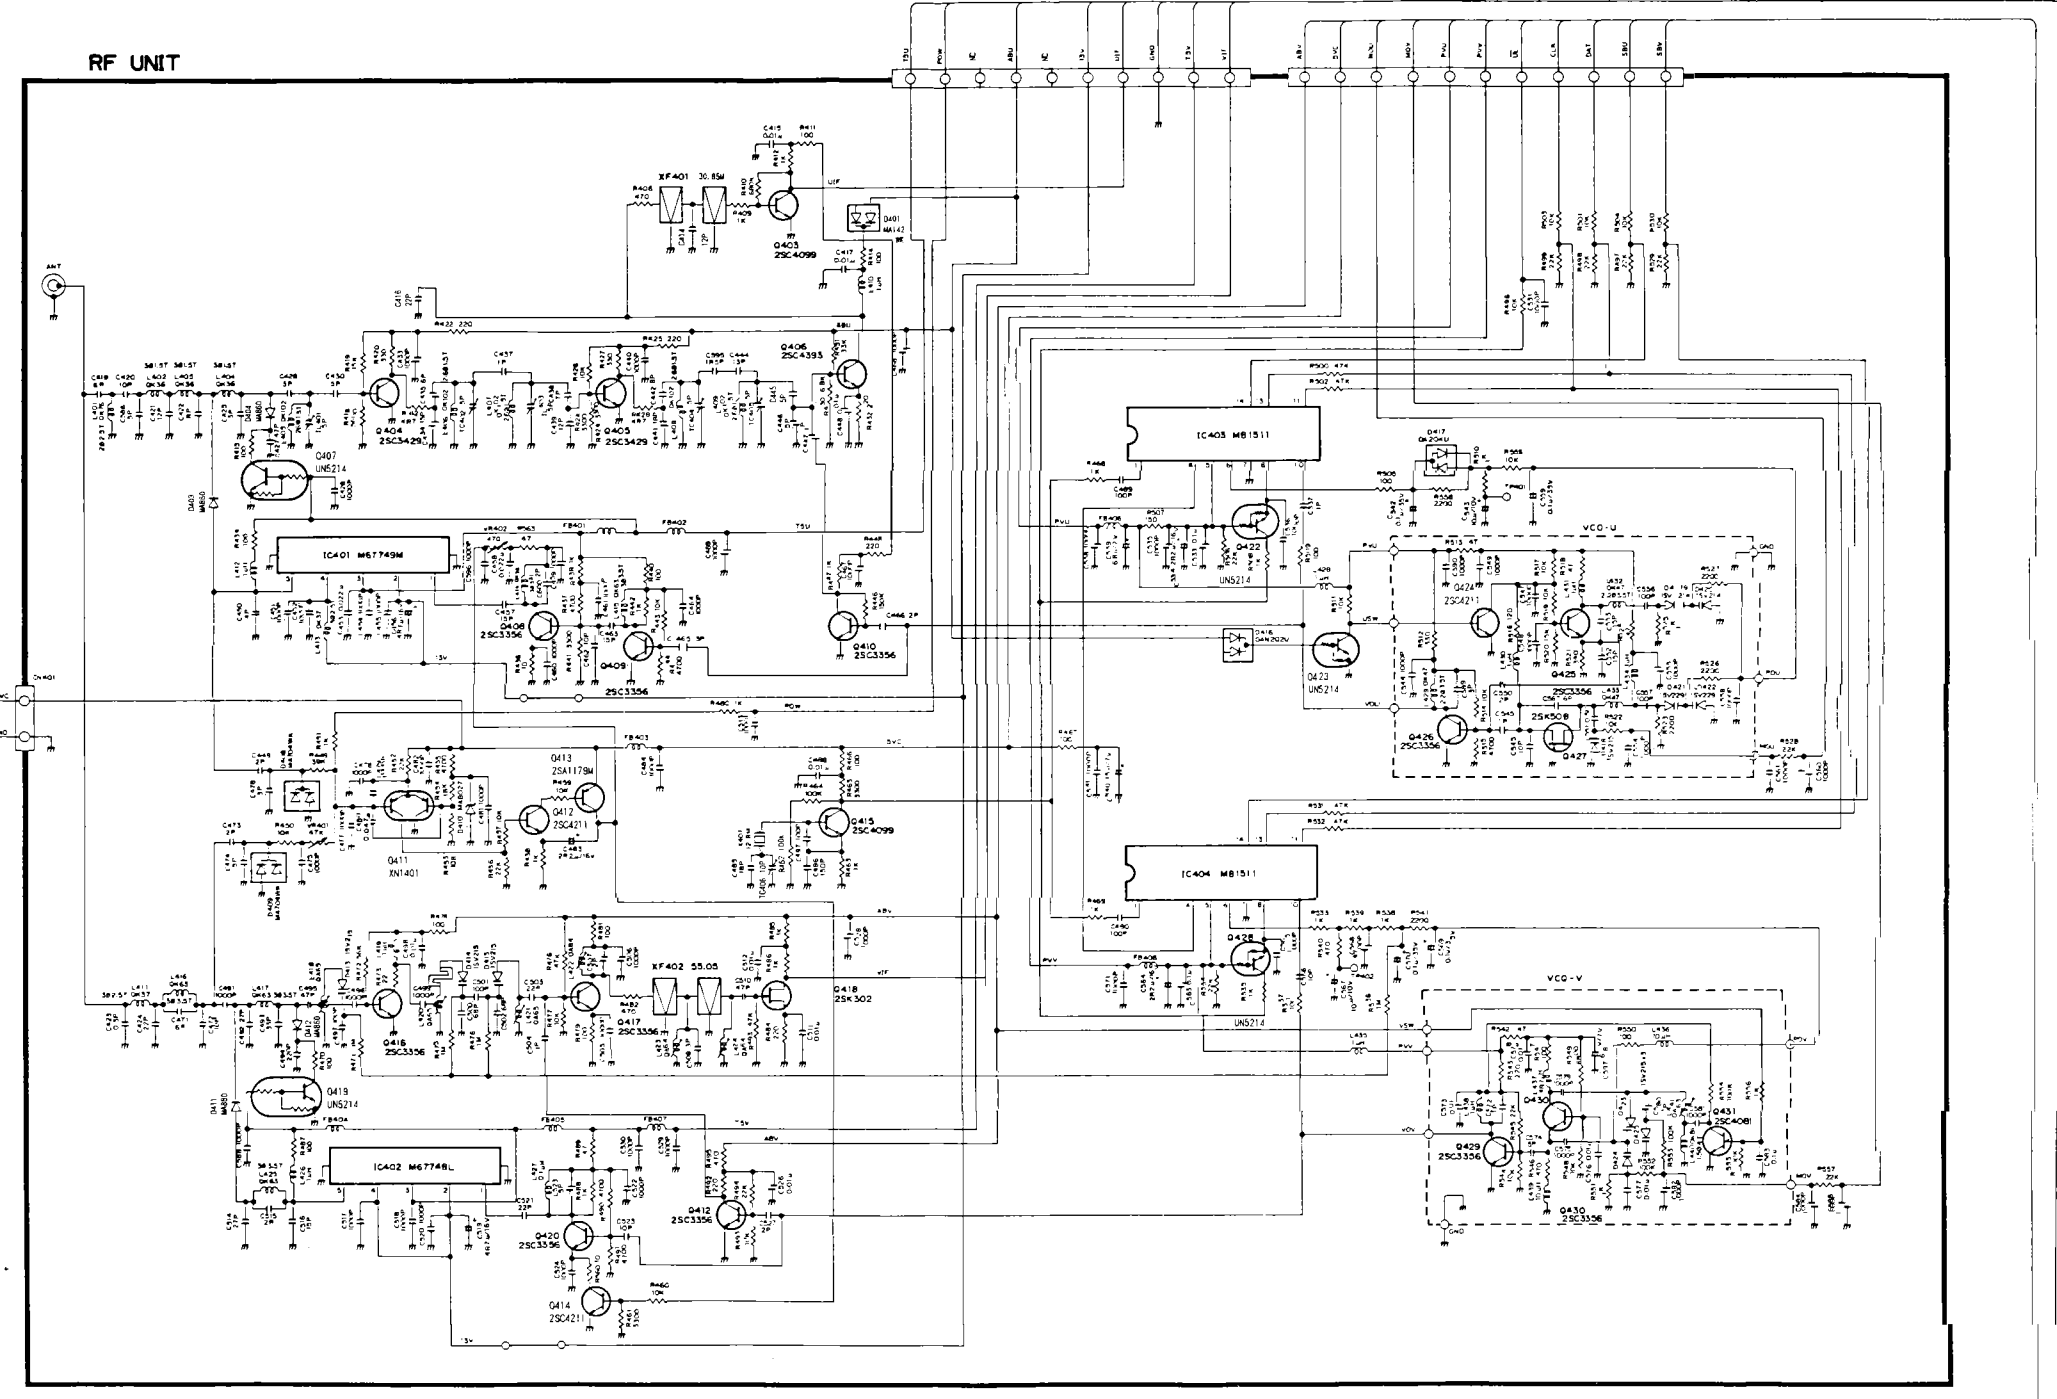

RF UNIT

JACK UNIT

TSQ UNIT (DJ-582 E OPTION)

SCHEMATIC DIAGRAM DJ-582T DJ-582E

Specifications are subject to change without notice or obligation.

IF UNIT

LCD UNIT

KEY UNIT