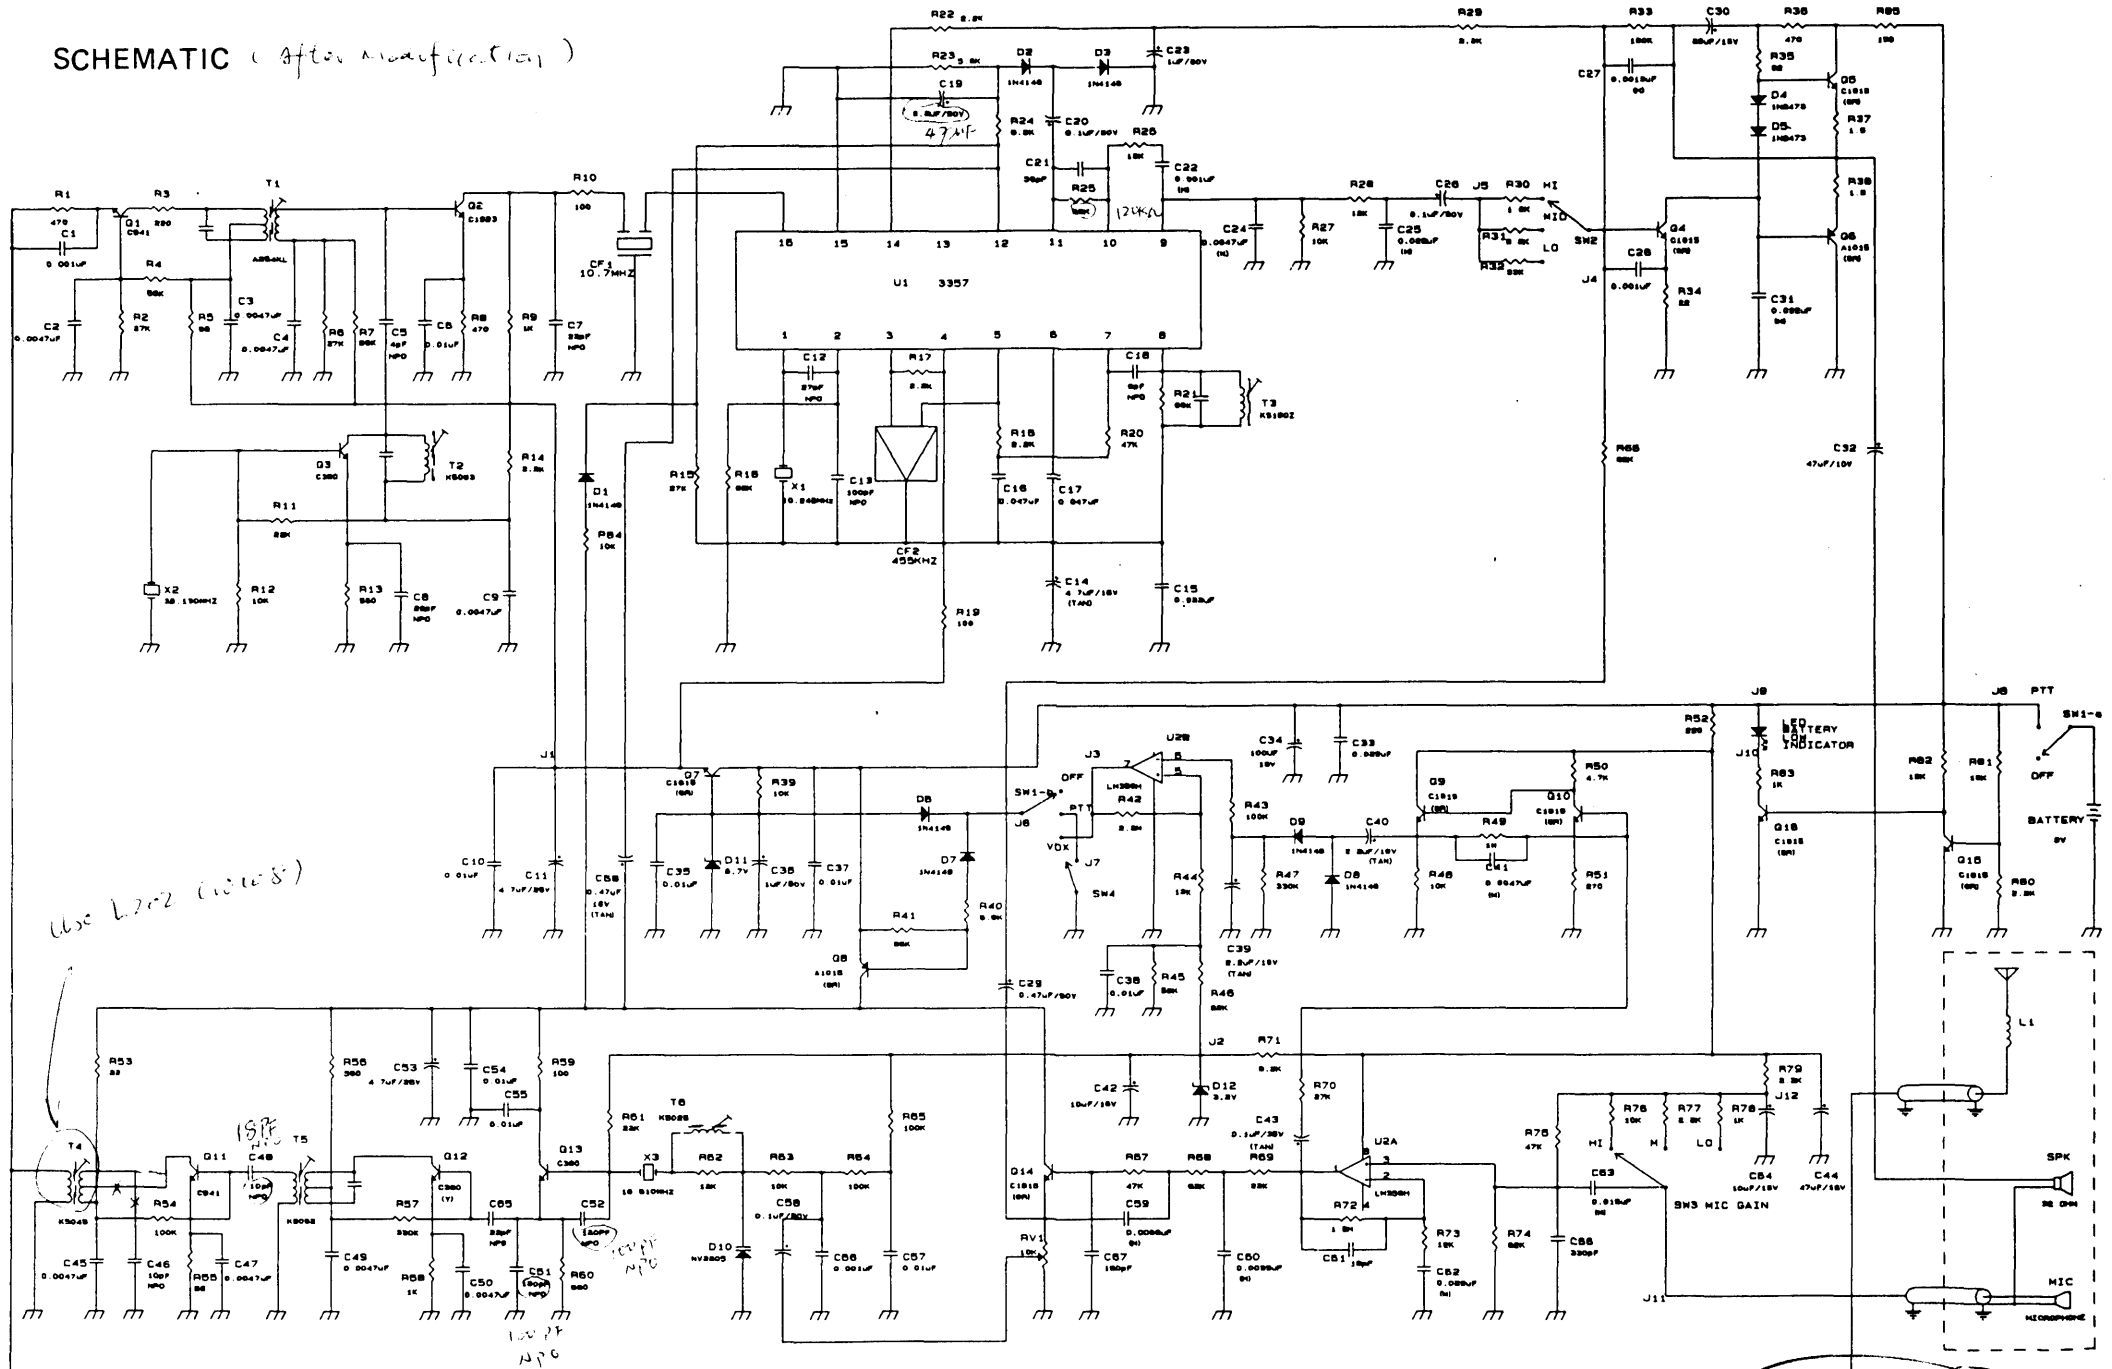

Title		
W107 BLOCK DIAGRAM		
Size	Document Number	REV
B		
Date:	August 14, 1989	Sheet of

2107

SCHEMATIC (After Modification)

18 Jan, 90