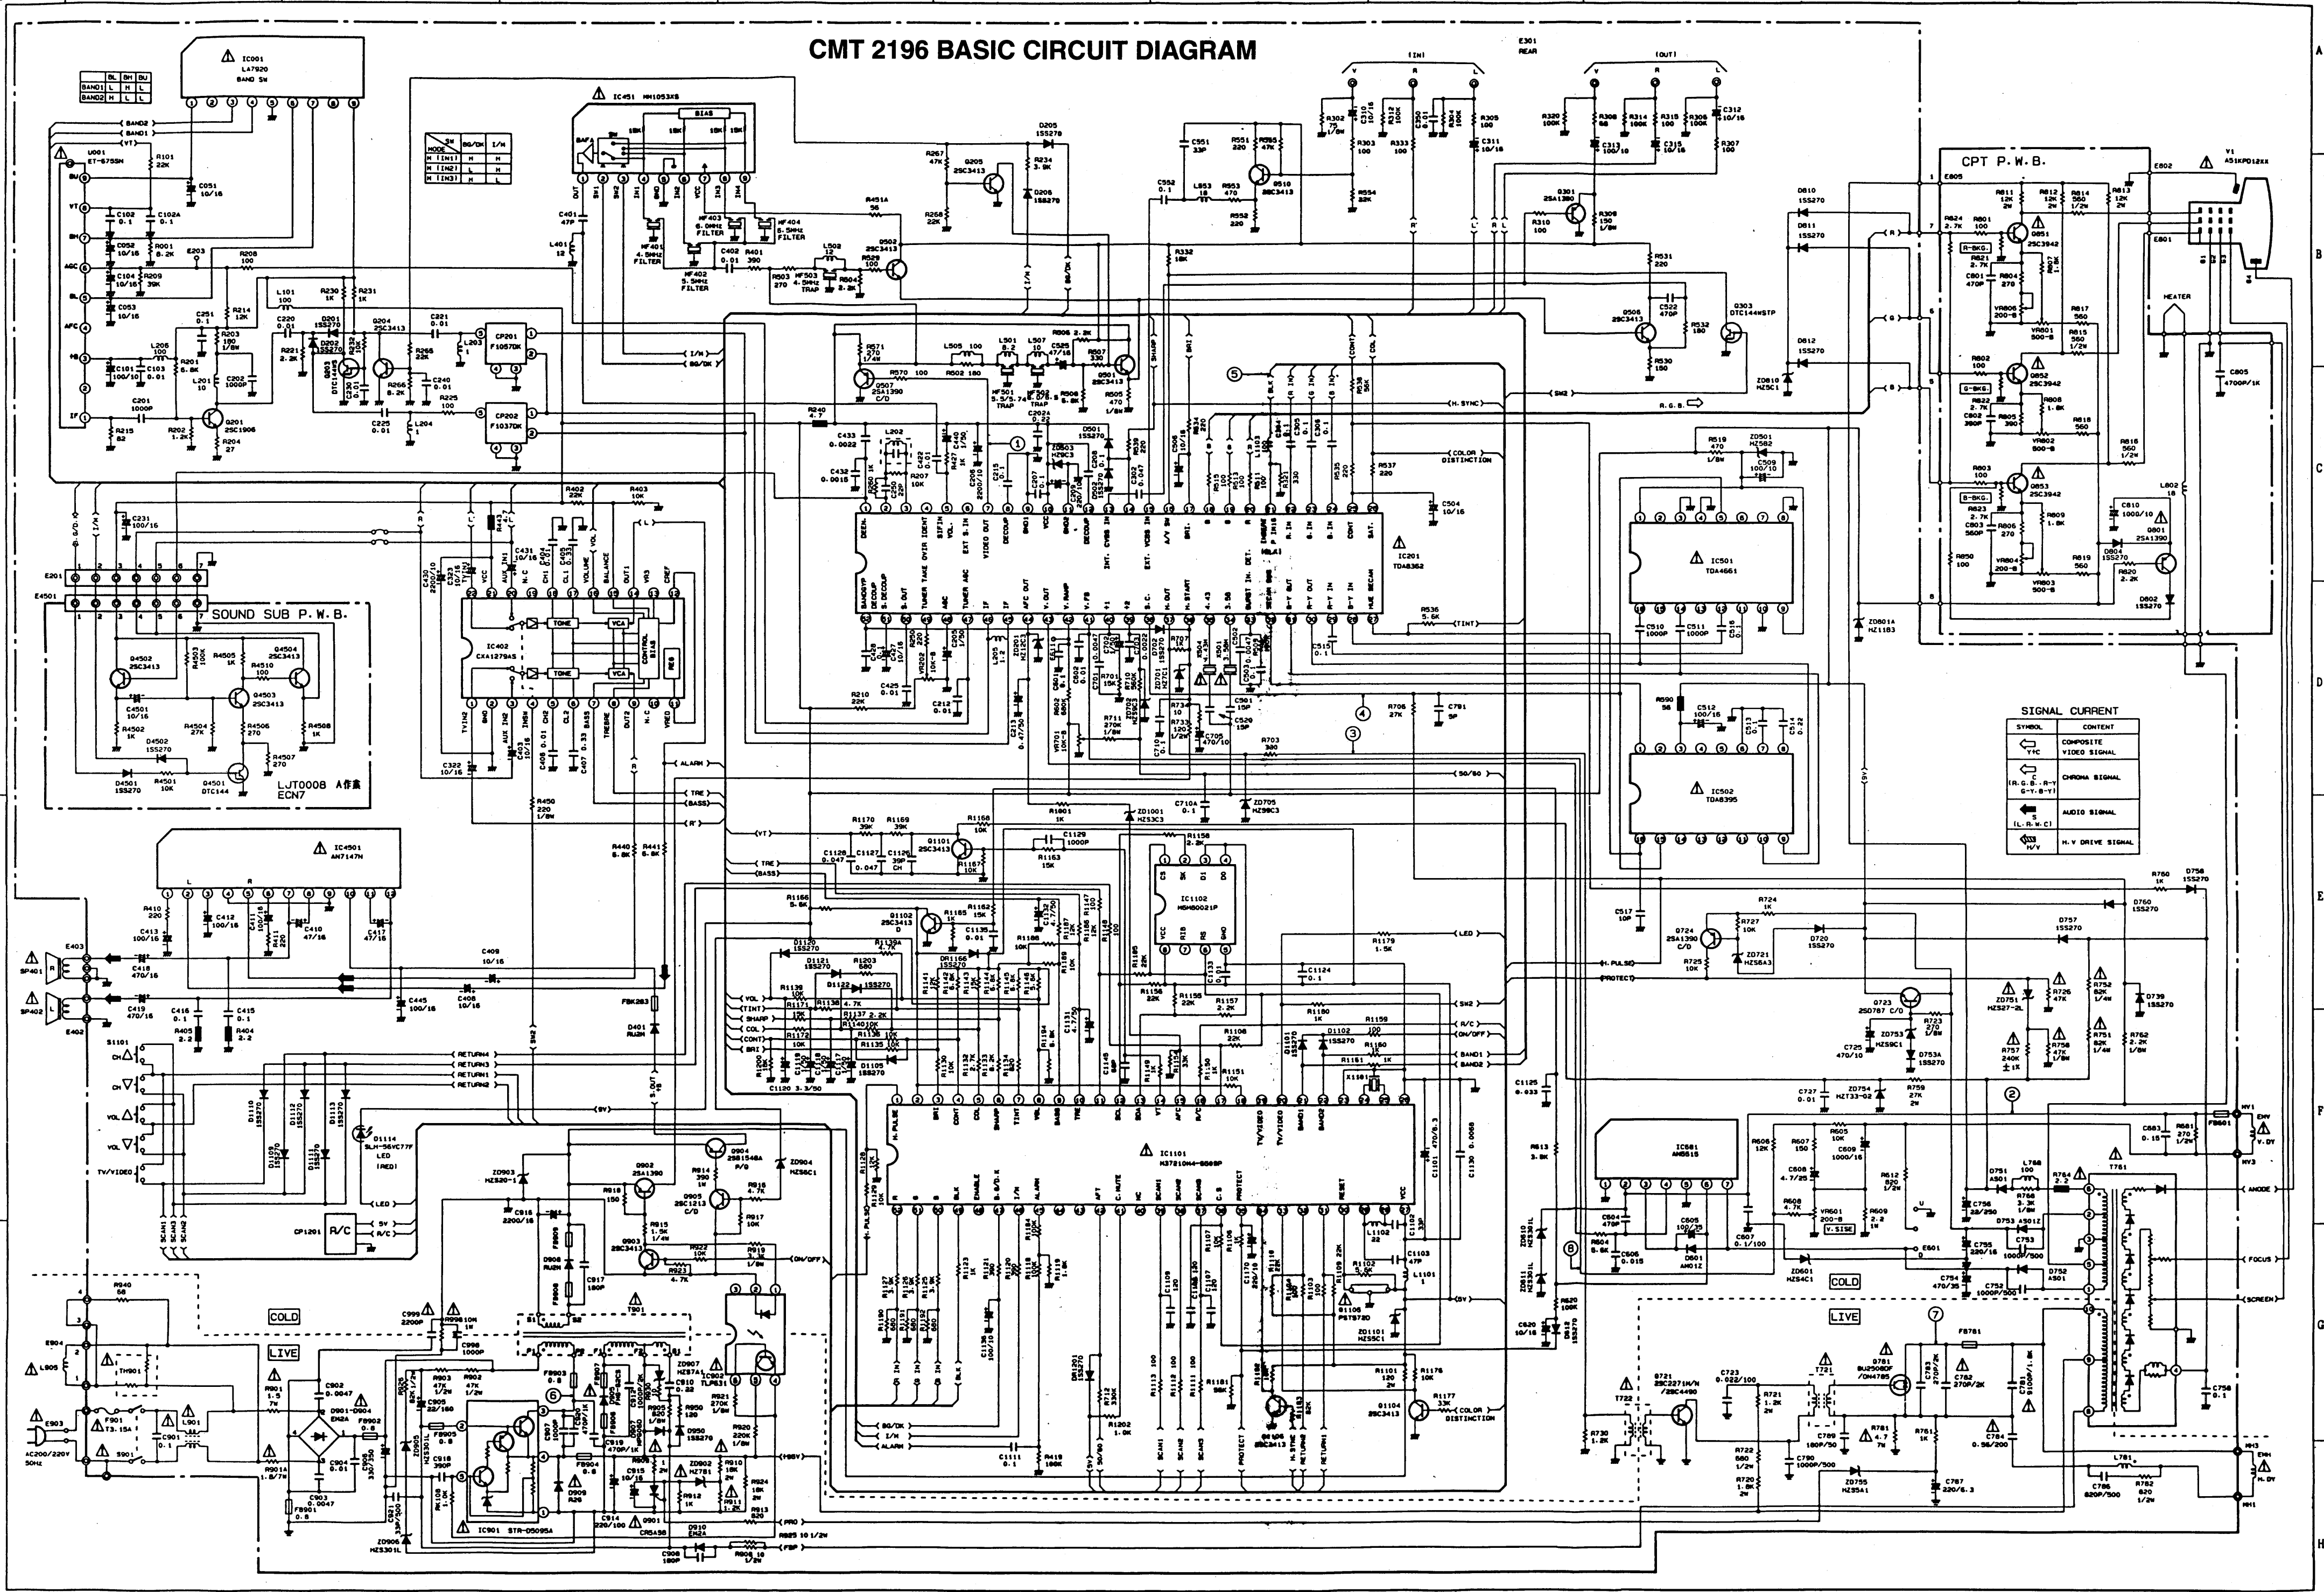

CMT 2196 BASIC CIRCUIT DIAGRAM

SIGNAL CURRENT

SYMBOL	CONTENT
Δ	COMPOSITE VIDEO SIGNAL
Y/C	CHROMA SIGNAL
(R, G, B-Y)	G-Y, B-Y
(L, R, W, C)	ALDIO SIGNAL
Δ	H.V. DRIVE SIGNAL