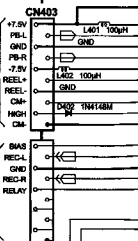

MD (AX) BOARD

TC BOARD

SW-A BOARD

SW-B BOARD

http://muryasz.republika.pl

MD (BX) BOARD

http://muryz.republika.pl

http://muryz.republika.pl

TO MAIN BOARD

TO ECHO BOARD CN102

TO JACK BOARD CN151

Zestaw audio Sony
HCD-H650/H650M
 (strona 3/4)

LA5601