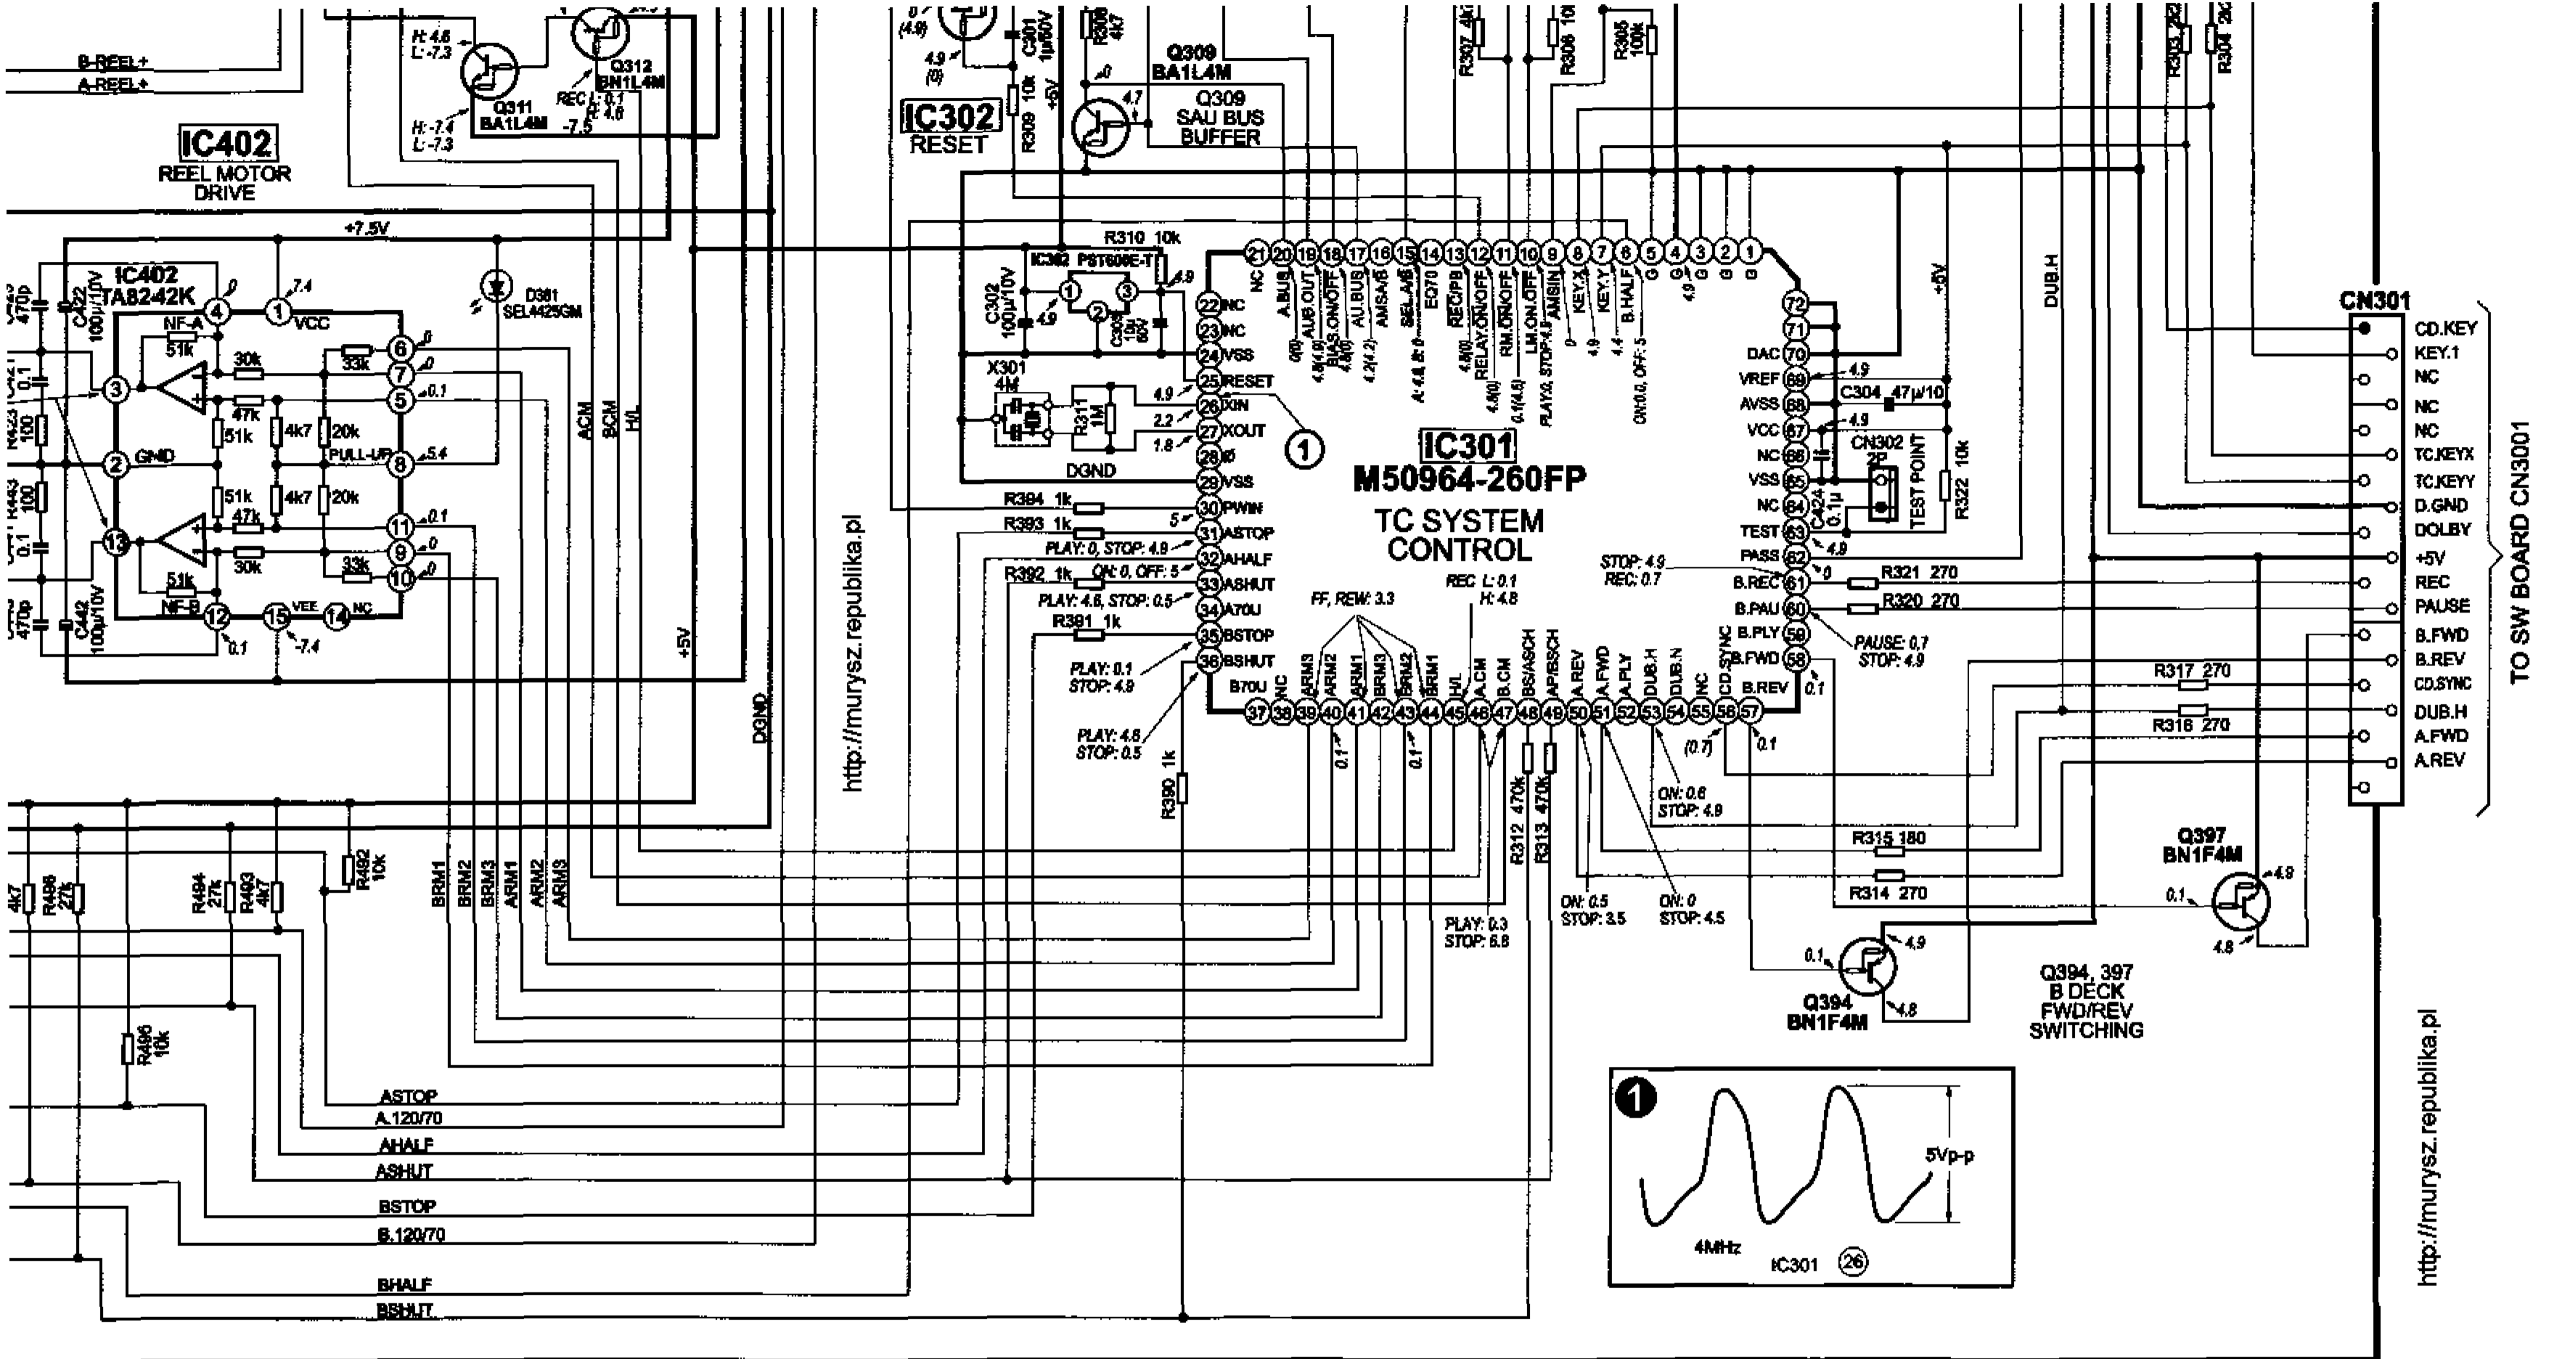

MD (AX) BOARD

TC BOARD

SW-A BOARD

SW-B BOARD

http://muryasz.republika.pl

MD (BX) BOARD

http://muryz.republika.pl

http://muryz.republika.pl

TO MAIN BOARD

TO ECHO BOARD CN102

TO JACK BOARD CN151

Zestaw audio Sony
HCD-H650/H650M
 (strona 3/4)

LA5601