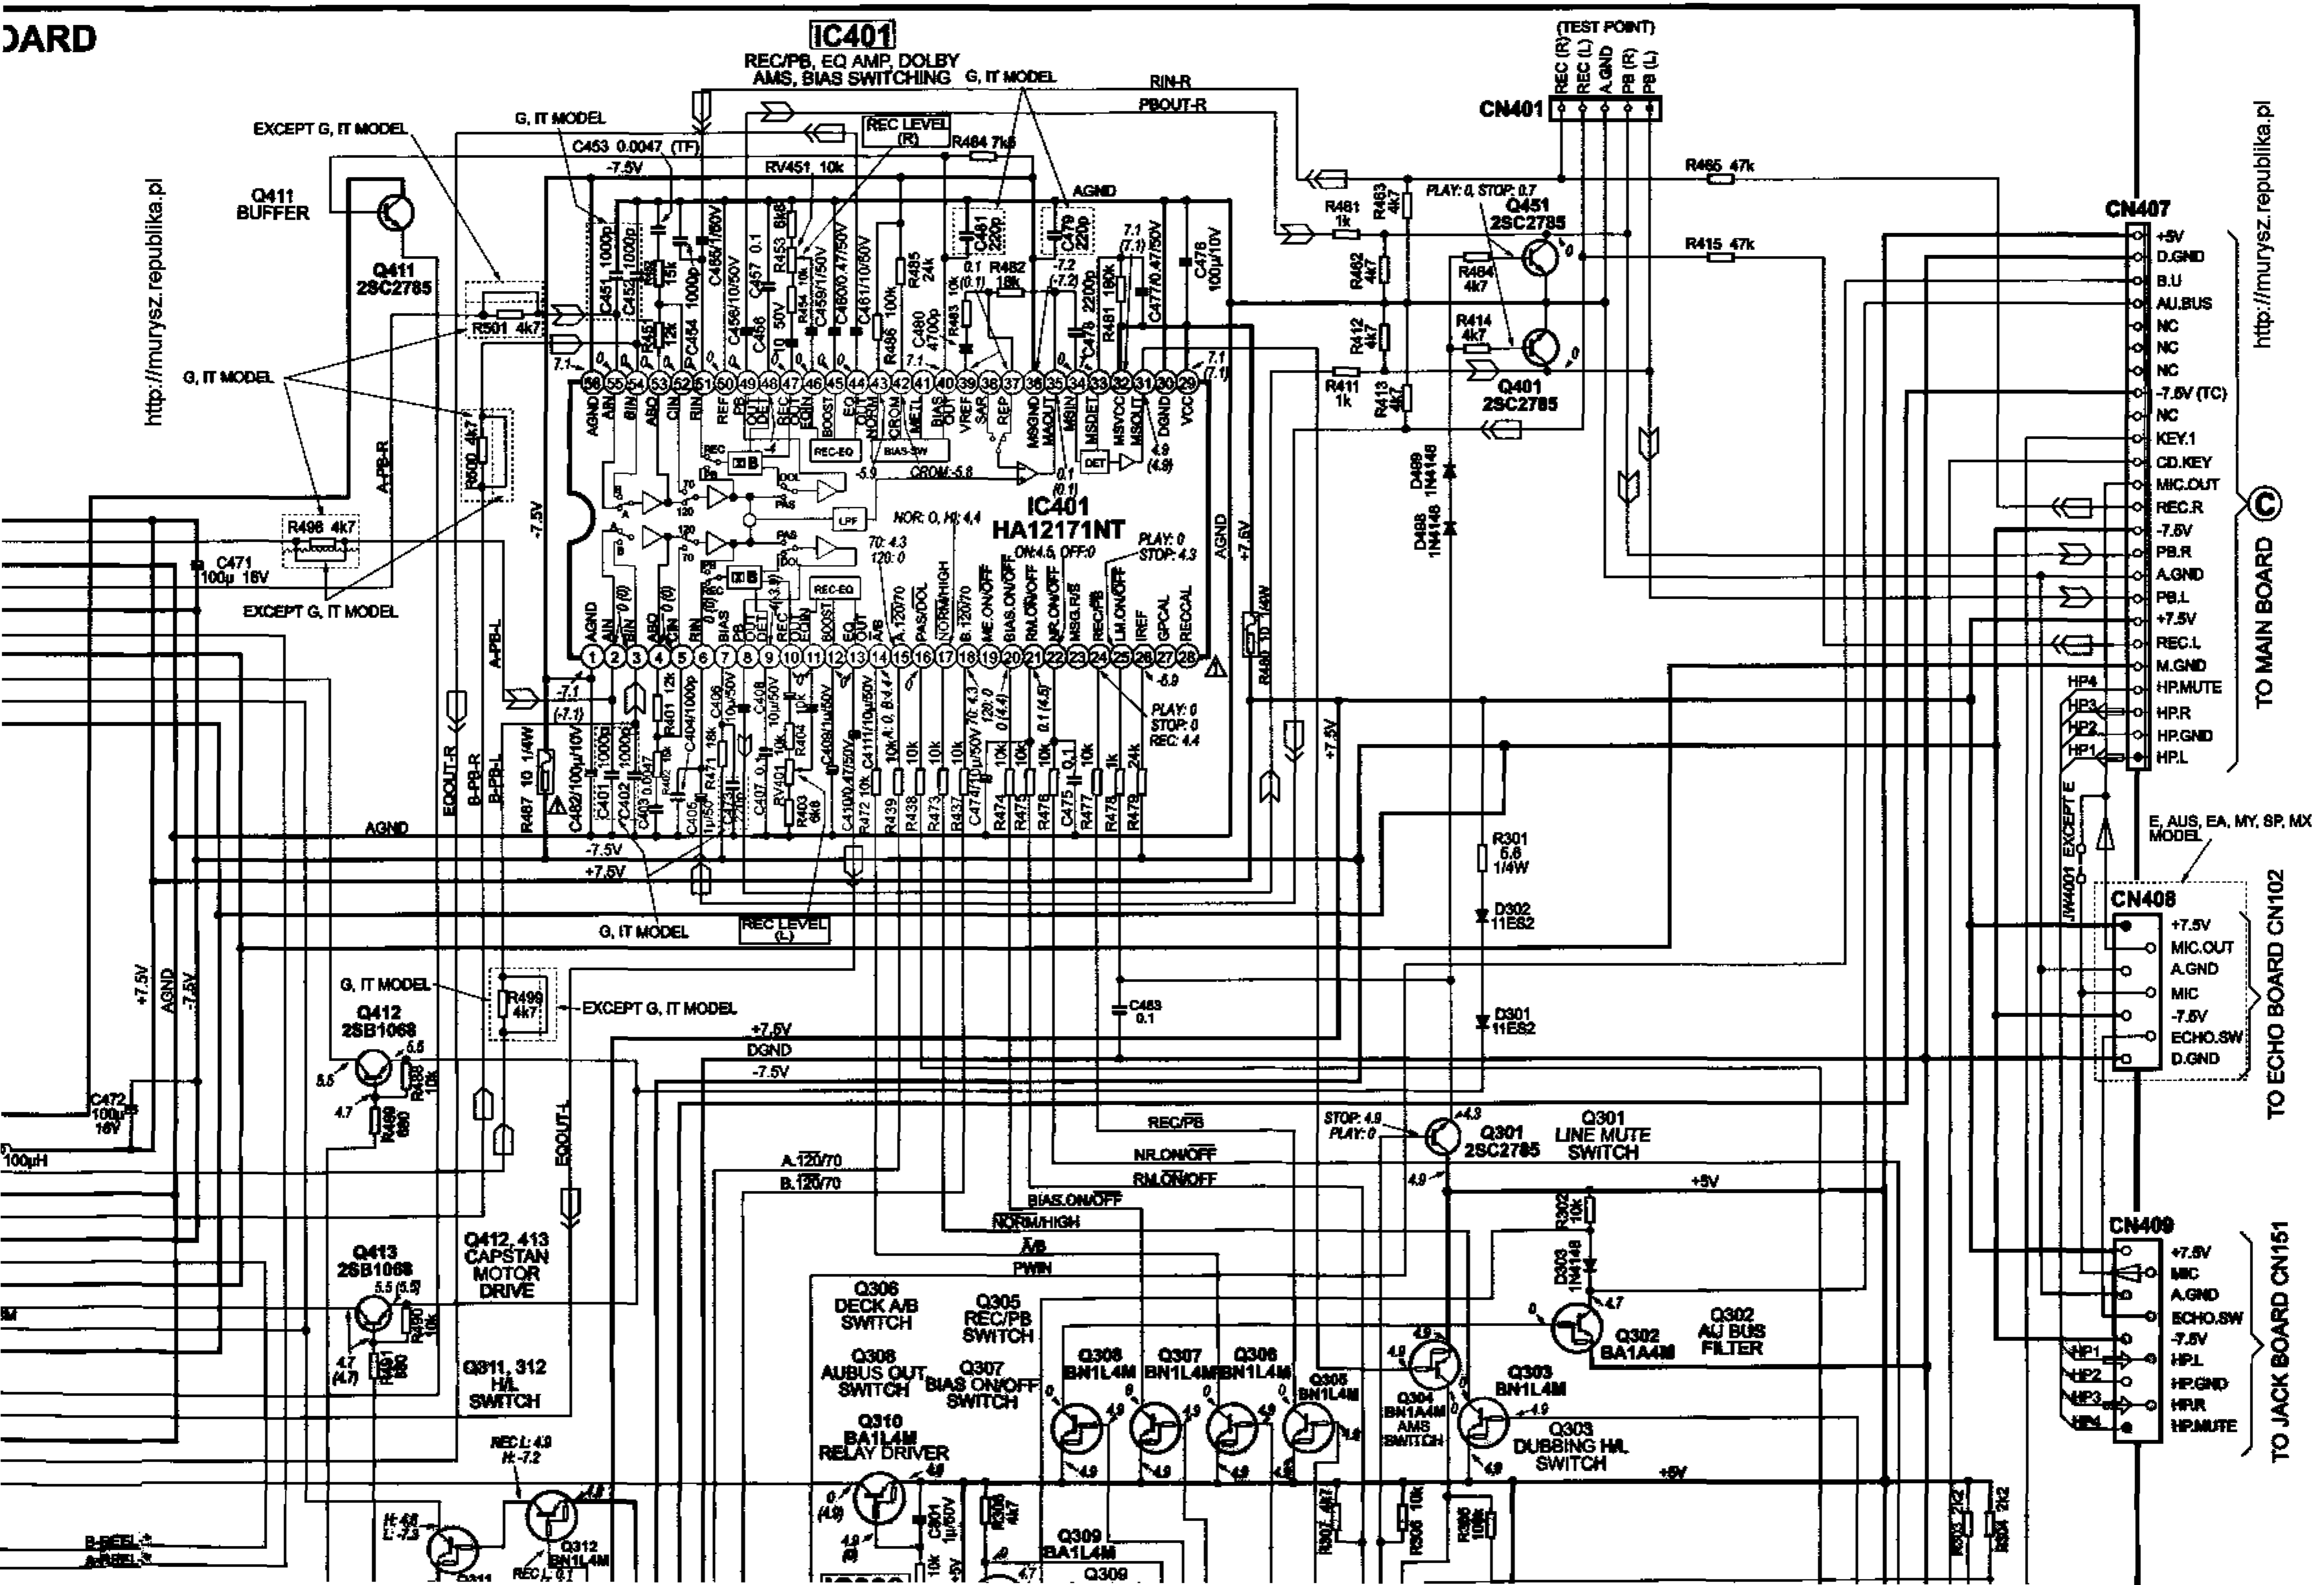

MD (AX) BOARD

TC BOARD

SW-A BOARD

SW-B BOARD

http://muryasz.republika.pl

MD (BX) BOARD

http://muryz.republika.pl

http://muryz.republika.pl

TO MAIN BOARD

TO ECHO BOARD CN102

TO JACK BOARD CN151

Zestaw audio Sony
HCD-H650/H650M
 (strona 3/4)

LA5601