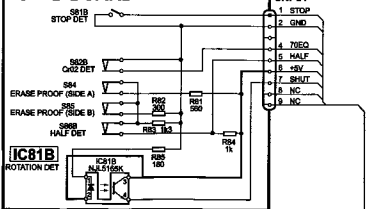

MD (AX) BOARD

TC BOARD

SW-A BOARD

SW-B BOARD

http://muryasz.republika.pl

MD (BX) BOARD

http://muryz.republika.pl

http://muryz.republika.pl

TO MAIN BOARD

TO ECHO BOARD CN102

TO JACK BOARD CN151

Zestaw audio Sony
HCD-H650/H650M
 (strona 3/4)

LA5601