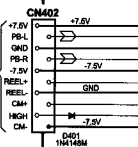

MD (AX) BOARD

TC BOARD

SW-A BOARD

SW-B BOARD

http://muryasz.republika.pl

MD (BX) BOARD

http://muryz.republika.pl

http://muryz.republika.pl

TO MAIN BOARD

TO ECHO BOARD CN102

TO JACK BOARD CN151

Zestaw audio Sony
HCD-H650/H650M
 (strona 3/4)

LA5601