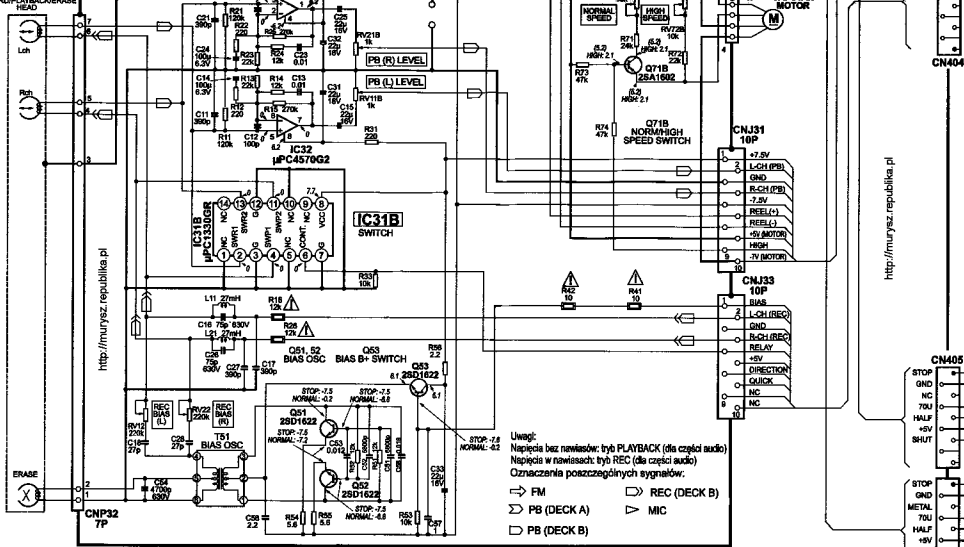

MD (AX) BOARD

TC BOARD

SW-A BOARD

SW-B BOARD

http://muryasz.republika.pl

MD (BX) BOARD

http://muryz.republika.pl

http://muryz.republika.pl

TO MAIN BOARD

TO ECHO BOARD CN102

TO JACK BOARD CN151

Zestaw audio Sony
HCD-H650/H650M
 (strona 3/4)

LA5601